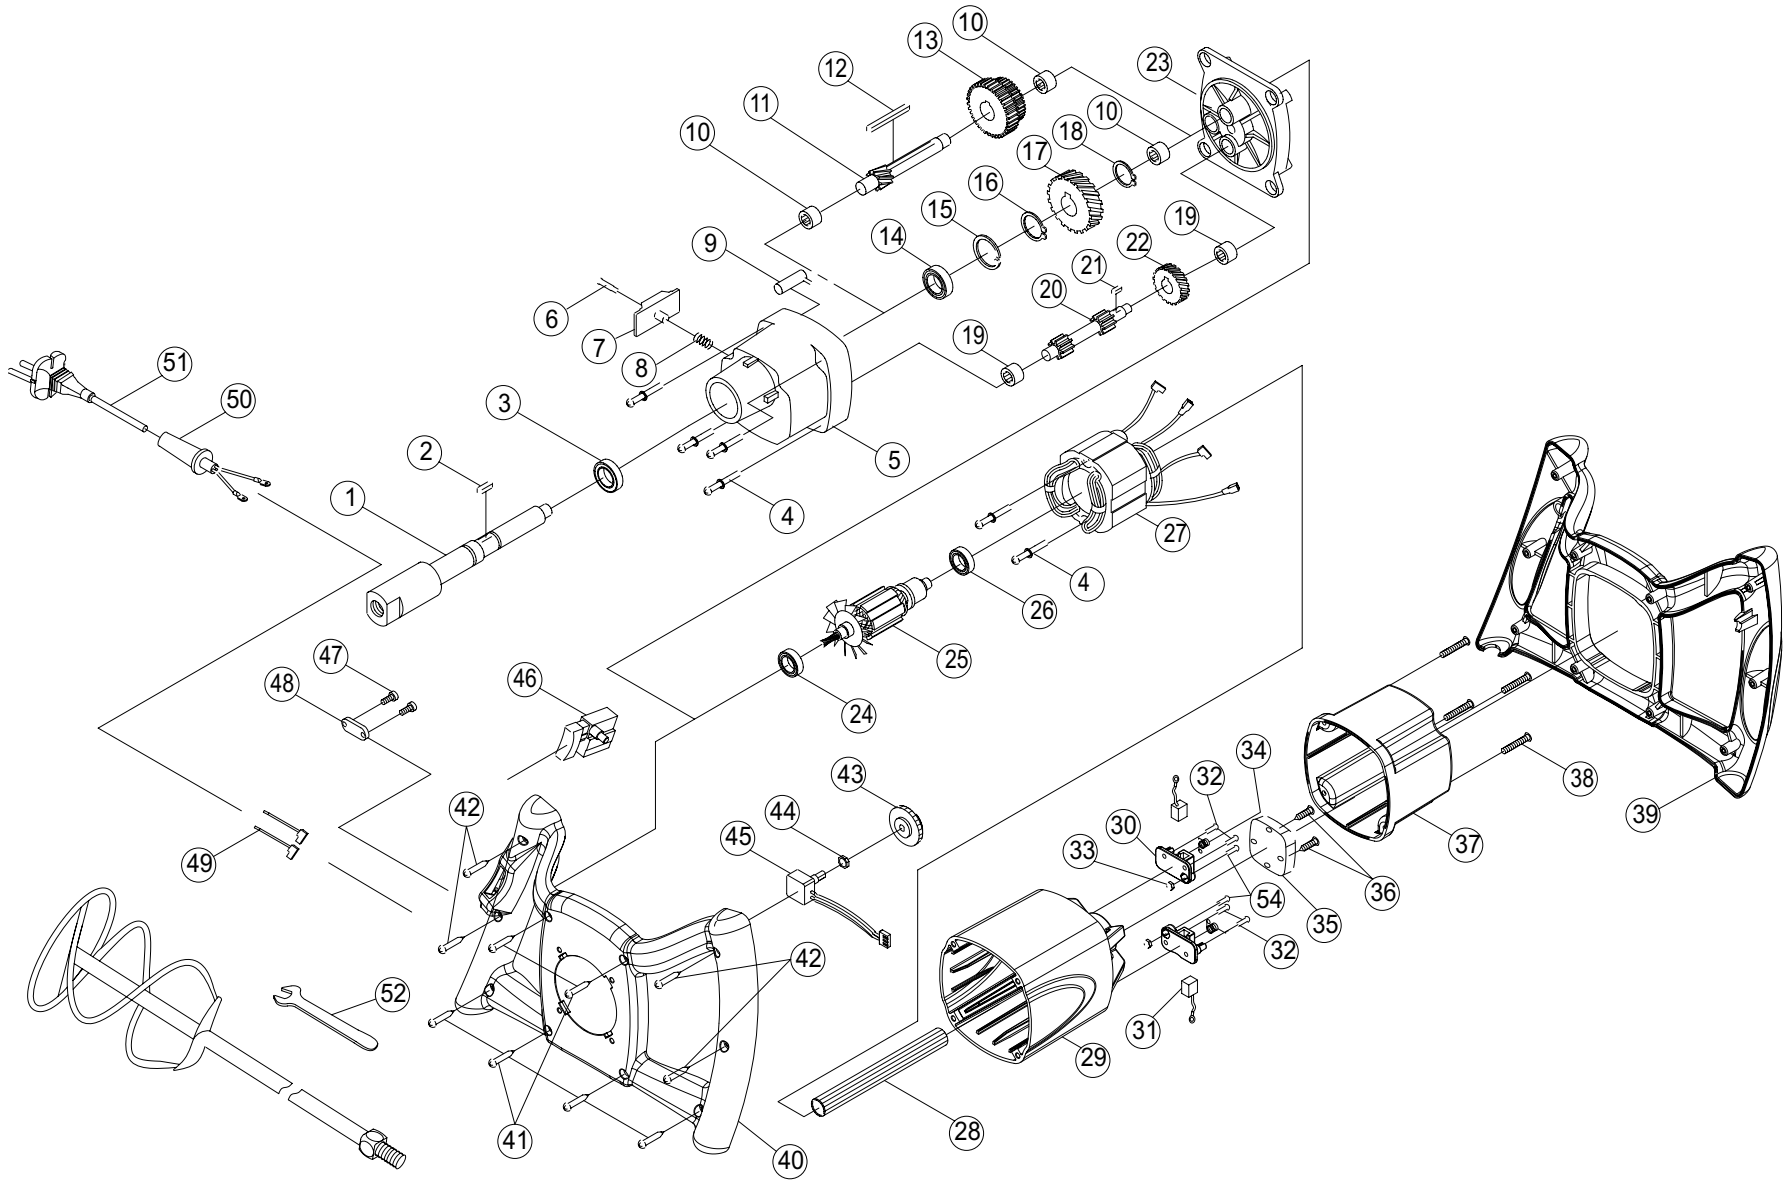

# RUPES

MISCELATORE  
MIXER

MX1600E